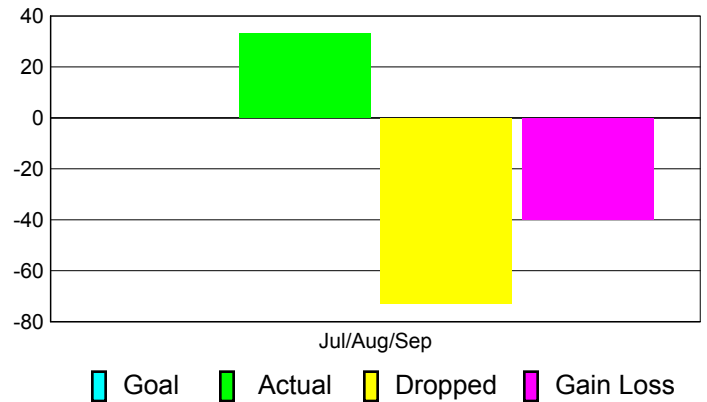

Membership Results 2011-2012

Goal, New, Dropped, Gain/Loss

Comparison of Membership Gain/Loss

Current Year Compared to the Previous Year