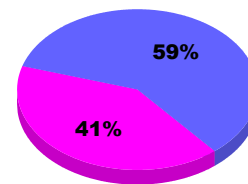

Goal, New, Dropped, Gain/Loss

Comparison of Membership Gain/Loss

Current Year Compared to the Previous Year

Gender Comparison 2011-2012

Jul/Aug/Sep

Male Female

2011-2012 GMT Reports for District (or Undistricted) **District 51 E U S VIRGIN**

GMT: **Open**

Location: **U S VIRGIN ISLANDS**

GMT CA: **3**

CLUBS

Club Results
2011-2012

Clubs
2010-2011

Month	New Club Goal	Actual New Clubs	Actual Dropped Clubs	Gain/Loss of Clubs	Gain/Loss of Clubs
Jul/Aug/Sep		0	0	0	0
Totals		0	0	0	0